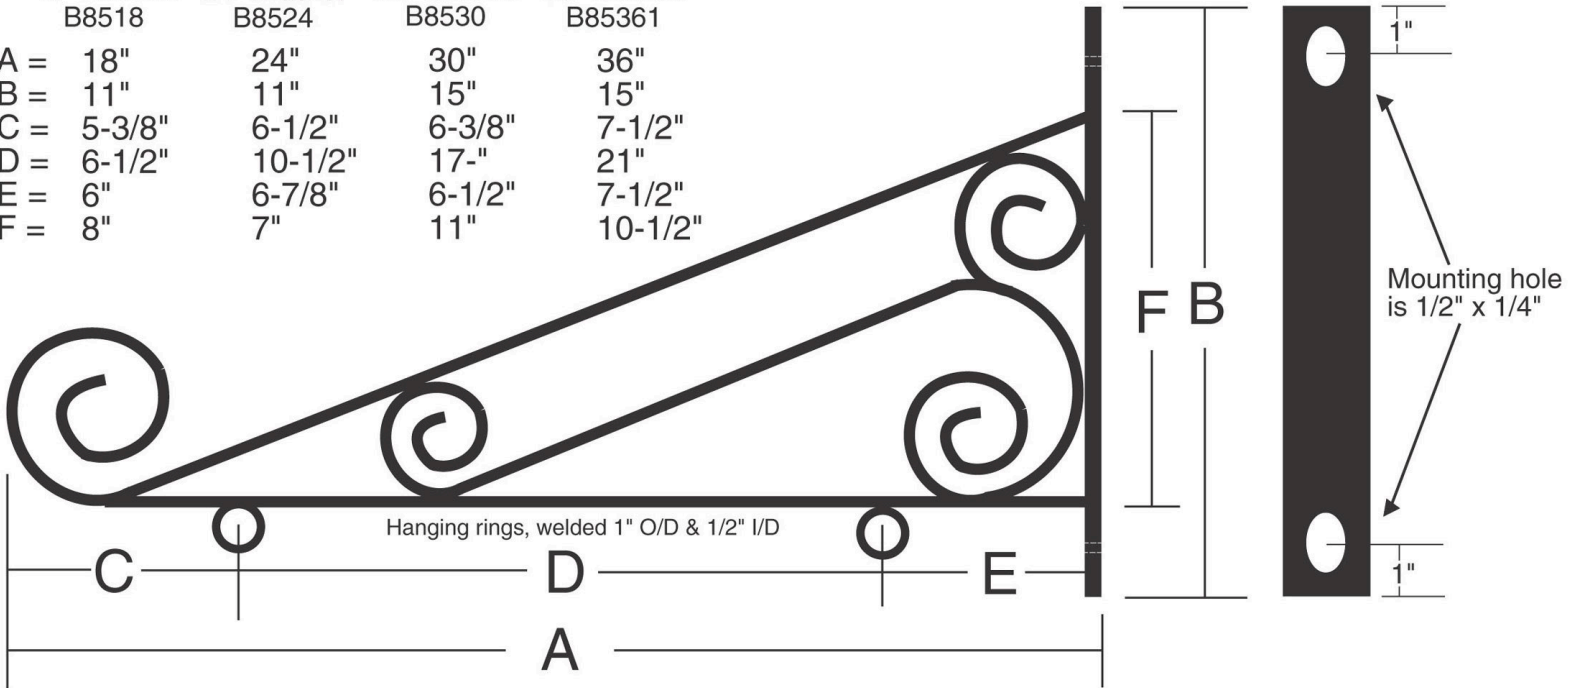

Scroll Brackets

	18" Bracket B8518	24" Bracket B8524	30" Bracket B8530	36" Bracket B85361
A =	18"	24"	30"	36"
B =	11"	11"	15"	15"
C =	5-3/8"	6-1/2"	6-3/8"	7-1/2"
D =	6-1/2"	10-1/2"	17"	21"
E =	6"	6-7/8"	6-1/2"	7-1/2"
F =	8"	7"	11"	10-1/2"

Mounting hole is 1/2" x 1/4"